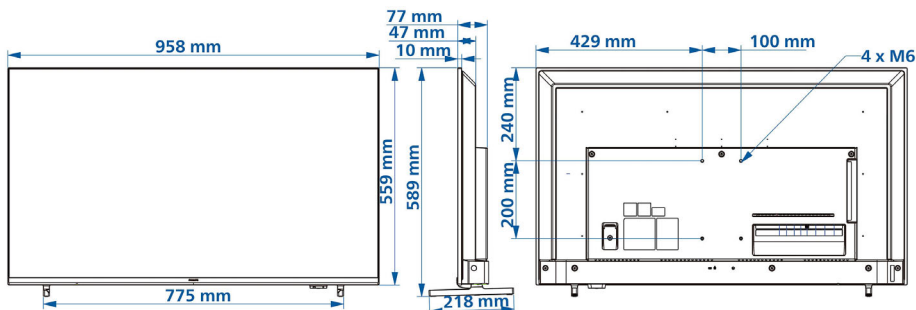

Power

- Mains power: AC 220-240 V; 50-60 Hz
- Ambient temperature: 0 °C to 40 °C
- Standby power consumption: 0.3W
- Power Saving Features: Light sensor, Eco mode, Auto switch-off timer

Accessories

- Included: Edge Stand, Legal and Safety brochure, Power Cord, 2x AA batteries, Hygienic RC 22AV2304A
- Optional: Setup RC 22AV9574A/12, Easy RC 22AV1601B/12, DOCSIS Cable Modem 22AV1970A

Wireless Connectivity

- Wireless LAN: Dual band, 802.11 b/g/n, 802.11 ac, Wi-Fi-Direct, 2 x 2
- Bluetooth: 5.0, A2DP, SBC

Connectivity Bottom

- HDMI 2: HDMI 2.0
- Digital Audio out: Optical
- Ethernet (LAN): RJ-45
- HDMI 3: HDMI 2.0
- Bathroom speaker out: Mini-Jack
- Antenna Input: IEC-75, F-Type
- IR in/out: Mini-Jack

Side Connectivity

- Common Interface Slot: CI+ 1.4
- HDMI1: HDMI 2.0

- Headphone out: Mini-Jack
- USB1: USB 2.0

Connectivity Enhancements

- EasyLink (HDMI CEC): One touch play, System Standby, system audio control, RC pass through
- HDMI: ARC (HDMI1), HDCP 2.3 (all ports)

Dimensions

- Set Width: 958 mm
- Set Height: 559 mm
- Set Depth: 47/77 mm
- Product weight: 7.5 kg
- Set width (with stand): 958 mm
- Set height (with stand): 589 mm
- Set depth (with stand): 218 mm
- Product weight (+stand): 7.6 kg
- Wall-mount compatible: M6, 100 x 200 mm

EU Energy card

- EPREL registration numbers: 1827411
- Energy class for SDR: F
- On mode power demand for SDR: 49 kWh/1000 h
- Energy class for HDR: F
- On mode power demand for HDR: 46 kWh/1000 h

Issue date 2024-09-02

Version: 6.6.1

EAN: 87 18863 03602 0

© 2024 Koninklijke Philips N.V.
All Rights reserved.

Specifications are subject to change without notice.
Trademarks are the property of Koninklijke Philips N.V.
or their respective owners.

www.philips.com

* Availability of features will depend on implementation chosen by integrator.
* This television contains lead only in certain parts or components where no technology alternatives exist in accordance with existing exemption clauses under the RoHS Directive.
* Philips does not guarantee the availability or continuity of correct functioning of apps.
* Actual free memory may be less due to device pre-configuration
* Android, Google Play and Chromecast are trademarks of Google LLC
* Google Cast requires access to Google servers.
* This product is intended for use in professional installations and in hospitality settings only (including but not limited to hotels and holiday homes) and is not suitable for domestic purposes. Any use other than that for which this device is intended can void the warranty.