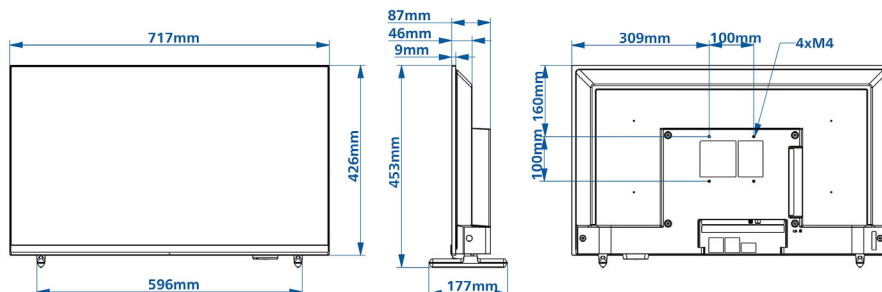

Power

- Mains power: AC 220-240 V; 50-60 Hz
- Ambient temperature: 0 °C to 40 °C
- Standby power consumption: <0.35 W
- Power Saving Features: Eco mode, Auto switch-off timer

Accessories

- Included: Edge Stand, Legal and Safety brochure, Power Cord, 2x AA batteries, Hygienic RC 22AV2304A
- Optional: Setup RC 22AV9574A/12, Easy RC 22AV1601B/12, DOCSIS Cable Modem 22AV1970A

Wireless Connectivity

- Wireless LAN: Dual band, 802.11 b/g/n, 802.11 ac, Wi-Fi-Direct, 2 x 2
- Bluetooth: 5.0, A2DP, SBC

Connectivity Bottom

- HDMI 2: HDMI 2.0
- Ethernet (LAN): RJ-45
- Bathroom speaker out: Mini-Jack
- Antenna Input: IEC-75, F-Type
- IR in/out: Mini-Jack

Side Connectivity

- Common Interface Slot: CI+ 1.4
- HDMI1: HDMI 1.4
- Headphone out: Mini-Jack
- USB1: USB 2.0

Connectivity Enhancements

- EasyLink (HDMI CEC): One touch play, System Standby, system audio control, RC pass through
- HDMI: ARC (HDMI1), HDCP 2.3 (all ports)

Dimensions

- Set Width: 717 mm
- Set Height: 426 mm
- Set Depth: 46/87 mm
- Product weight: 4 kg
- Set width (with stand): 717 mm
- Set height (with stand): 453 mm
- Set depth (with stand): 177 mm
- Product weight (+stand): 4.15 kg
- Wall-mount compatible: 100 x 100 mm, M4

EU Energy card

- EPREL registration numbers: 1827409
- Energy class for SDR: E
- On mode power demand for SDR: 26 kWh/1000 h
- Energy class for HDR: E
- On mode power demand for HDR: 22 kWh/1000 h

Issue date 2024-09-02

Version: 7.7.1

EAN: 87 18863 03605 1

© 2024 Koninklijke Philips N.V.
All Rights reserved.

Specifications are subject to change without notice.
Trademarks are the property of Koninklijke Philips N.V.
or their respective owners.

www.philips.com

* Availability of features will depend on implementation chosen by integrator.
* This television contains lead only in certain parts or components where no technology alternatives exist in accordance with existing exemption clauses under the RoHS Directive.
* Philips does not guarantee the availability or continuity of correct functioning of apps.
* Actual free memory may be less due to device pre-configuration
* Android, Google Play and Google Cast are trademarks of Google LLC
* Google Cast requires access to Google servers.
* This product is intended for use in professional installations and in hospitality settings only (including but not limited to hotels and holiday homes) and is not suitable for domestic purposes. Any use other than that for which this device is intended can void the warranty.