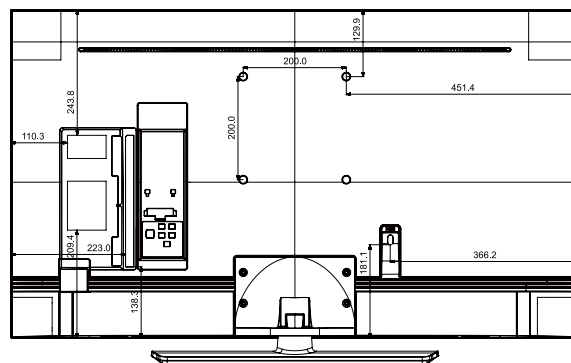

- 1
- 2
- 3
- 4
- 5
- 6
- 7

Connectors

1. USB(5V 0.5A)
2. USB (HDD 5V 1A)
3. DIGITAL AUDIO OUT(OPTICAL)
4. HDMI IN 3(ARC)
5. HDMI IN 2
6. HDMI IN 1
7. ANT IN
8. DATA
9. RJP

Specifications

HG55EJ670UB

Close-up of the back panel of the TV showing the connectivity panel with numbered callouts 1 through 7.