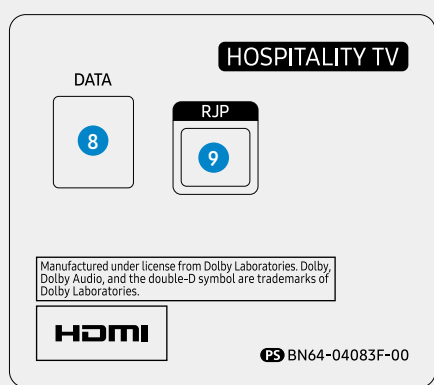

1. 1
2. 2
3. 3
4. 4
5. 5
6. 6
7. 7

Connectors

1. USB(5V 0.5A)
2. USB (HDD 5V 1A)
3. DIGITAL AUDIO OUT(OPTICAL)
4. HDMI IN 3(ARC)
5. HDMI IN 2
6. HDMI IN 1
7. ANT IN
8. DATA
9. RJP