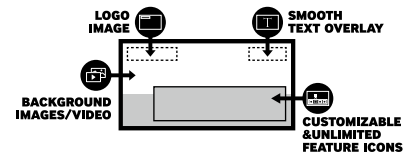

Each Samsung hospitality display includes an intuitive, customizable home menu that streamlines content exchange between hotels and guests. Content managers can easily incorporate images, logos and feature icons specific to guest needs, and which reinforce special offers and hotel branding.