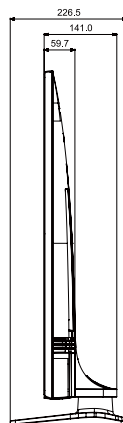

Specifications

HG43EJ670UB

- 1
- 2
- 3
- 4
- 5
- 6
- 7

Connectors

1. USB(5V 0.5A)
2. USB (HDD 5V 1A)
3. DIGITAL AUDIO OUT(OPTICAL)
4. HDMI IN 3(ARC)
5. HDMI IN 2
6. HDMI IN 1
7. ANT IN
8. DATA
9. RJP

HG49EJ670UB

- 1
- 2
- 3
- 4
- 5
- 6
- 7

Connectors

1. USB(5V 0.5A)
2. USB (HDD 5V 1A)
3. DIGITAL AUDIO OUT(OPTICAL)
4. HDMI IN 3(ARC)
5. HDMI IN 2
6. HDMI IN 1
7. ANT IN
8. DATA
9. RJP

Specifications

HG55EJ670UB

Close-up of the back panel of the TV showing the connectivity panel with numbered callouts 1 through 7.