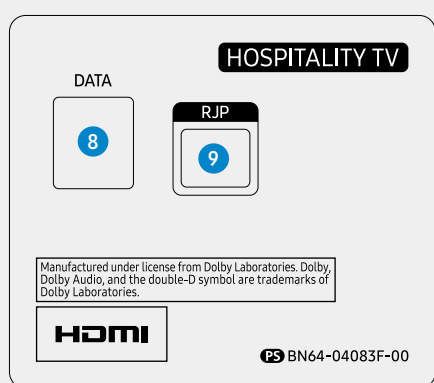

Specifications

HG43EJ670UB

- 1
- 2
- 3
- 4
- 5
- 6
- 7

Connectors

1. USB(5V 0.5A)
2. USB (HDD 5V 1A)
3. DIGITAL AUDIO OUT(OPTICAL)
4. HDMI IN 3(ARC)
5. HDMI IN 2
6. HDMI IN 1
7. ANT IN
8. DATA
9. RJP

HG49EJ670UB

- 1
- 2
- 3
- 4
- 5
- 6
- 7

Connectors

1. USB(5V 0.5A)
2. USB (HDD 5V 1A)
3. DIGITAL AUDIO OUT(OPTICAL)
4. HDMI IN 3(ARC)
5. HDMI IN 2
6. HDMI IN 1
7. ANT IN
8. DATA
9. RJP

Specifications

HG55EJ670UB

Close-up of the back panel of the TV showing the connectivity panel with numbered callouts 1 through 7.