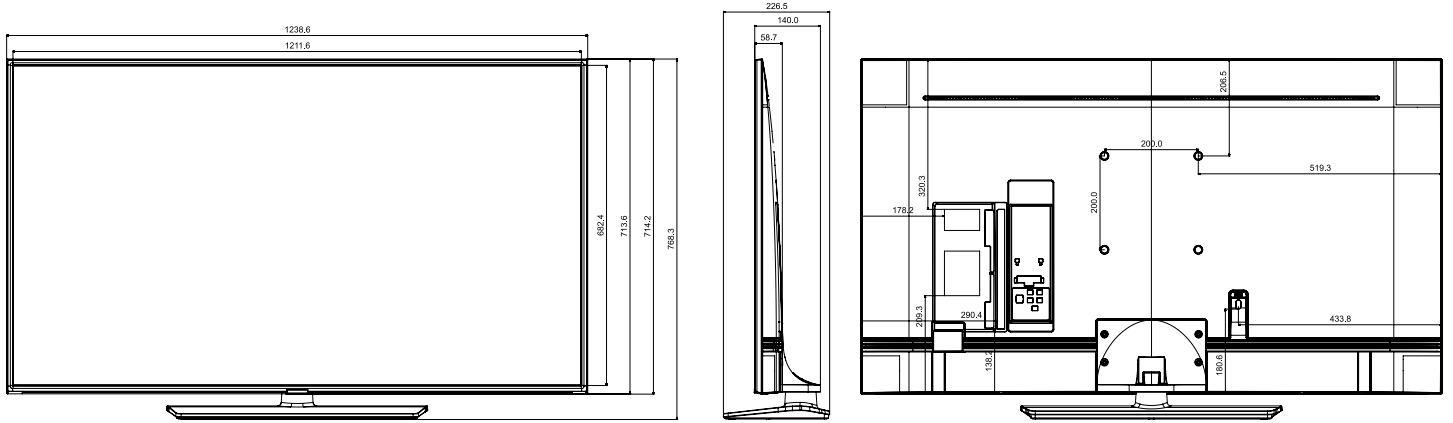

- 1
- 2
- 3
- 4
- 5
- 6
- 7

Connectors

1. USB(5V 0.5A)
2. USB (HDD 5V 1A)
3. DIGITAL AUDIO OUT(OPTICAL)
4. HDMI IN 3(ARC)
5. HDMI IN 2
6. HDMI IN 1
7. ANT IN
8. DATA
9. RJP

Specifications

HG55EJ670UB

Close-up of the back panel of the TV showing the connectivity panel with numbered callouts 1 through 7.