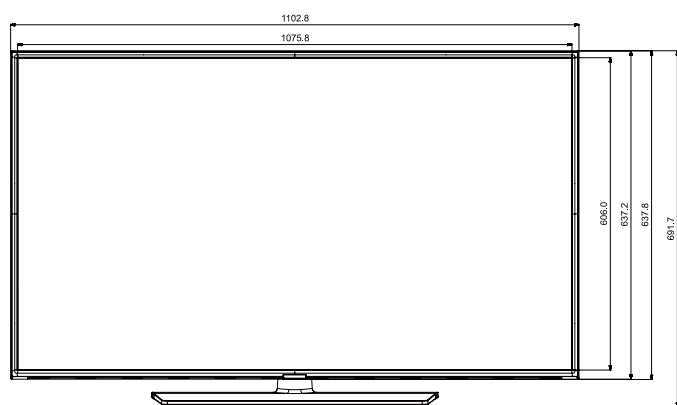

- 1
- 2
- 3
- 4
- 5
- 6
- 7

Connectors

1. USB(5V 0.5A)
2. USB (HDD 5V 1A)
3. DIGITAL AUDIO OUT(OPTICAL)
4. HDMI IN 3(ARC)
5. HDMI IN 2
6. HDMI IN 1
7. ANT IN
8. DATA
9. RJP

Specifications

HG55EJ670UB

Close-up of the back panel of the TV showing the connectivity panel with numbered callouts 1 through 7.