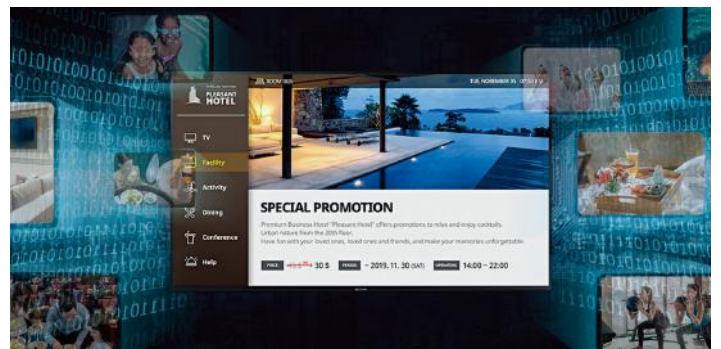

Data-driven promotional planning

Samsung LYNK Cloud enables optimized promotional content delivery based on integrated guest data available through the hotel PMS, helping managers to uncover business insights.