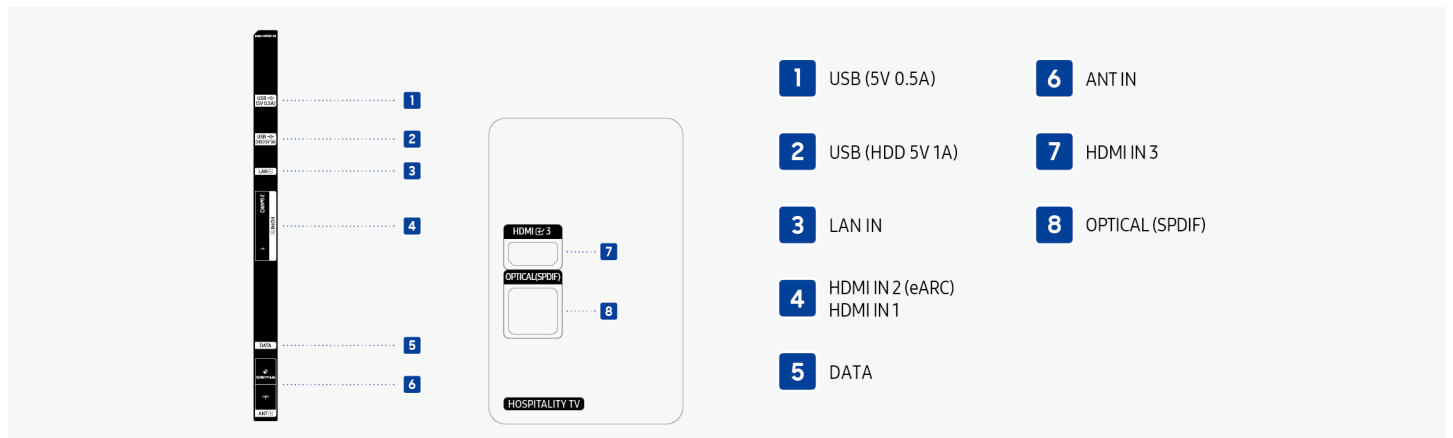

Connectors

About Samsung Electronics Co., Ltd.

Samsung Electronics Co., Ltd. inspires the world and shapes the future with transformative ideas and technologies. The company is redefining the worlds of TVs, smartphones, wearable devices, tablets, digital appliances, medical equipment, network systems, and semiconductor and LED solutions. For the latest news, please visit the Samsung Newsroom at news.samsung.com.

Hospitality Display

For more information about Samsung Hospitality Displays, visit www.samsung.com/business or www.samsung.com/displaysolutions

Copyright © 2022 Samsung Electronics Co. Ltd. All rights reserved. Samsung is a registered trademark of Samsung Electronics Co. Ltd. Specifications and designs are subject to change without notice. Non-metric weights and measurements are approximate. All data were deemed correct at time of creation. Samsung is not liable for errors or omissions. All brand, product, service names and logos are trademarks and/or registered trademarks of their respective owners and are hereby recognized and acknowledged.

Samsung Electronics Co., Ltd.
416, Maetan 3-dong, Yeongtong-gu, Suwon-si, Gyeonggi-do 443-772, Korea