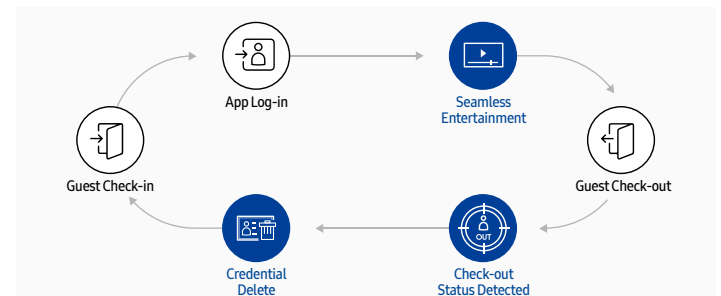

Key features

Let your guests access their most loved content

Modern guests are seeking the same home amenities and comforts while choosing their next hotel. To deliver a personalized touch during guest trips, hotels are adapting new technologies to win new customers. Samsung, the industry-leading TV brand, delivers the comforts of home with the new HBU8000 series hospitality display. Featuring access to the most popular streaming services, including Netflix, in beautiful UHD quality, guests are treated to the same conveniences of their living room while traveling worldwide.

An instantly familiar UI for faster navigation

Upon turning on their room TV, guests are treated to a recognizable UI filled with the most popular entertainment applications such as Netflix and YouTube. Guests can sign-in to dive back into the latest show they're bingeing or find new suggestions through their apps.