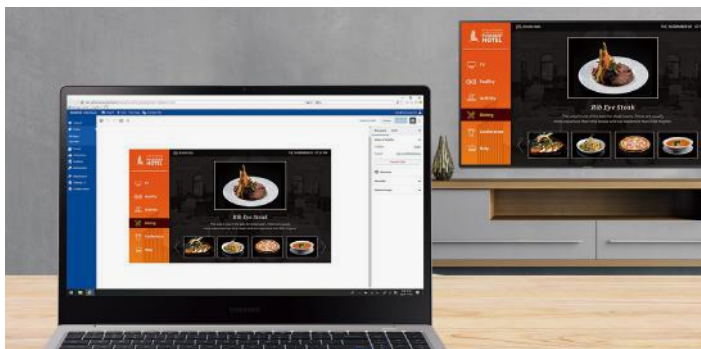

An instantly familiar UI for faster navigation

Upon turning on their room TV, guests are treated to a recognizable UI filled with the most popular entertainment applications such as Netflix and YouTube. Guests can sign-in to dive back into the latest show they're bingeing or find new suggestions through their apps.

With online access that supports multiple users, Samsung LYNK Cloud is ideal for global hospitality operations with centralized management, giving users control of their hotel displays worldwide.

* LYNK Cloud License must be purchased separately.
* LYNK Cloud does not support management of properties within China.

Integrated device management

Quickly update in-room TVs from a centralized source with Samsung LYNK Cloud. Managers can modify channel maps and program guides and control basic functions, making it easier than ever to provide support and maintenance.

* Some features may not be compatible with hotel's current platforms.

Content creation and custom interactions

Curate your hotel's in-room experience with LYNK Cloud. Create and remotely deploy web-based content to each in-room TV for a tailored feel to your property. With interactive requests support, you can provide the easiest way for guests to make room service orders and book spa appointments.