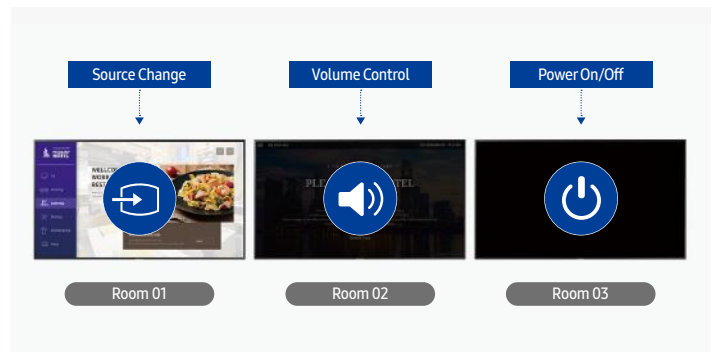

Integrated device management

Quickly update in-room TVs from a centralized source with Samsung LYNK Cloud. Managers can modify channel maps and program guides and control basic functions, making it easier than ever to provide support and maintenance.

* Some features may not be compatible with hotel's current platforms.