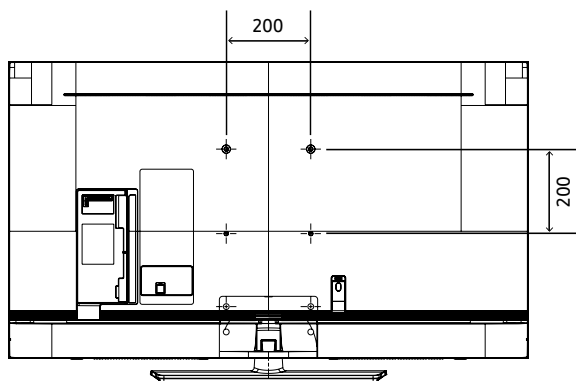

Specifications

43"