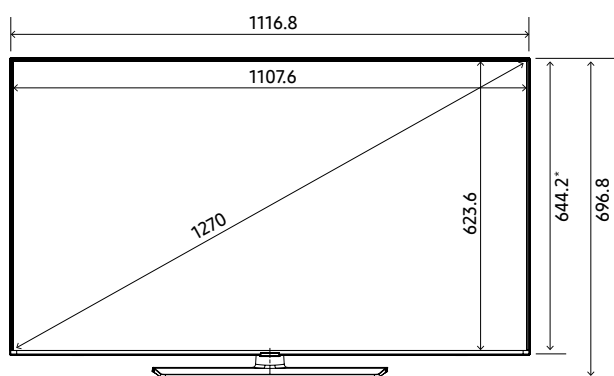

Specifications

43"

* Including logo

50"

* Including logo

55"

* Including logo

65"

* Including logo