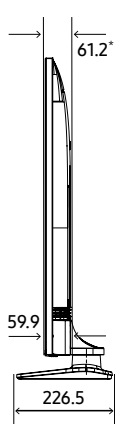

Specifications

43"

* Including logo

50"

* Including logo

55"

* Including logo

65"

* Including logo