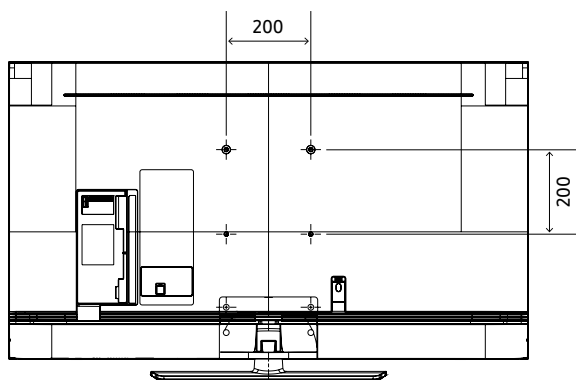

Specifications

43"

* Including logo

50"

* Including logo

55"

* Including logo

65"

* Including logo