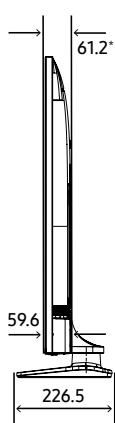

Specifications

43"