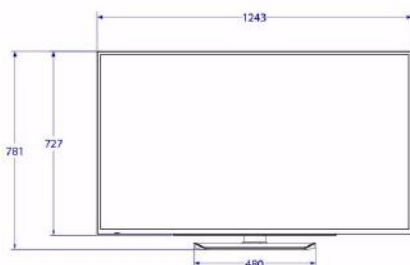

Specifications

Picture/Display

- Display: 4K Ultra HD LED
- Diagonal screen size: 55 inch / 139 cm
- Aspect ratio: 16:9
- Panel resolution: 3840 x 2160p
- Brightness: 350 cd/m²
- Contrast ratio (typical): 6000
- Viewing angle: 178° (H)/178° (V)
- Response time (typical): 8 ms

- Power Saving Features: Eco mode
- Ambient temperature: 5°C to 45°C

Dimensions

- Set dimensions (W x H x D): 1243 x 727 x 44/74 mm
- Set dimensions with stand (W x H x D): 1243 x 781 x 250 mm
- Product weight: 14.5 kg
- Product weight (+stand): 15.4 kg
- VESA wall mount compatible: 400 x 200 mm, M6