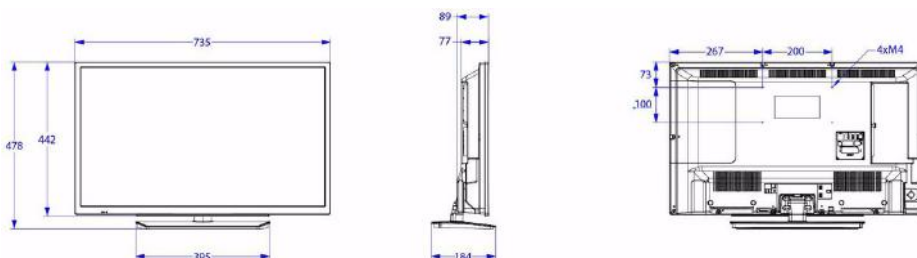

Dimensions

- Set dimensions (W x H x D): 735 x 442 x 77/89 mm
- Set dimensions with stand (W x H x D): 735 x 478 x 184 mm
- Product weight: 5.1 kg

Issue date 2019-10-03

Version: 1.1.1

12 NC: 8670 001 58963
EAN: 87 18863 02041 8