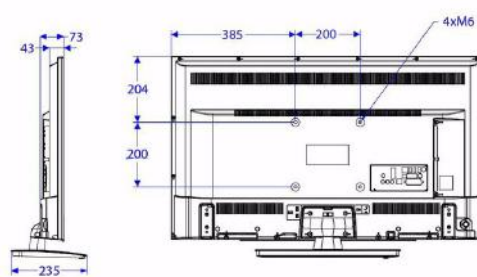

Dimensions

- Set dimensions (W x H x D): 971 x 571 x 43/73 mm
- Set dimensions with stand (W x H x D):

971 x 625 x 235 mm

- Product weight: 8.3 kg
- Product weight (+stand): 9.2 kg
- VESA wall mount compatible: M6, 200 x 200 mm