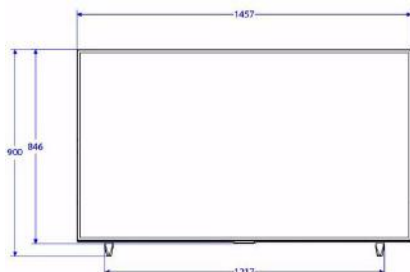

Specifications

Picture/Display

- Display: 4K Ultra HD LED
- Diagonal screen size: 65 inch / 164 cm
- Aspect ratio: 16:9
- Panel resolution: 3840 x 2160p
- Brightness: 350 cd/m²
- Contrast ratio (typical): 5000
- Viewing angle: 178° (H)/178° (V)
- Response time (typical): 8 ms

- Standby power consumption: <0.3 W
- Power Saving Features: Eco mode
- Ambient temperature: 5°C to 45°C

Dimensions

- Set dimensions (W x H x D): 1457 x 846 x 63 mm
- Set dimensions with stand (W x H x D): 1457 x 900 x 347 mm
- Product weight: 23.5 kg
- Product weight (+stand): 24.1 kg
- VESA wall mount compatible: 400 x 400 mm, M6