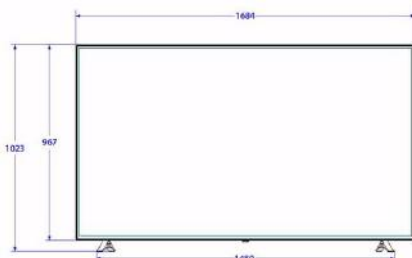

- Power Saving Features: Eco mode
- Ambient temperature: 5°C to 45°C

Dimensions

- Set dimensions (W x H x D): 1684 x 967 x 73 mm
- Set dimensions with stand (W x H x D): 1684 x 1023 x 370 mm
- Product weight: 39.6 kg
- Product weight (+stand): 40.2 kg
- VESA wall mount compatible: 600 x 400 mm, M8