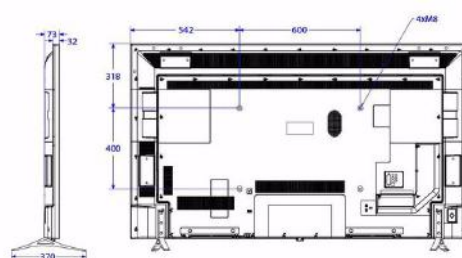

- Power Saving Features: Eco mode
- Ambient temperature: 5°C to 45°C

Dimensions

- Set dimensions (W x H x D): 1684 x 967 x 73 mm
- Set dimensions with stand (W x H x D): 1684 x 1023 x 370 mm
- Product weight: 39.6 kg
- Product weight (+stand): 40.2 kg
- VESA wall mount compatible: 600 x 400 mm, M8