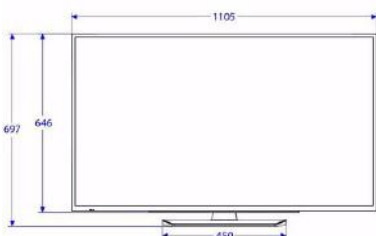

Specifications

Picture/Display

- Display: LED Full HD
- Diagonal screen size: 49 inch / 123 cm
- Aspect ratio: 16:9
- Panel resolution: 1920 x 1080p
- Brightness: 300 cd/m²
- Viewing angle: 178° (H)/178° (V)

Dimensions

- Set dimensions (W x H x D): 1105 x 645 x 43/73 mm
- Set dimensions with stand (W x H x D): 1105 x 697 x 235 mm
- Product weight: 10.6 kg
- Product weight (+stand): 11.5 kg

Issue date 2019-10-03