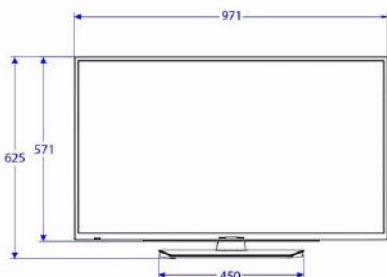

Dimensions

- Set dimensions (W x H x D): 735 x 442 x 77/89 mm
- Set dimensions with stand (W x H x D): 735 x 478 x 184 mm
- Product weight: 5.1 kg

Issue date 2019-10-03

Version: 1.1.1

12 NC: 8670 001 58963
EAN: 87 18863 02041 8

Specifications

Picture/Display

- Display: LED Full HD
- Diagonal screen size: 43 inch / 108 cm
- Aspect ratio: 16:9
- Panel resolution: 1920 x 1080p
- Brightness: 300 cd/m²
- Viewing angle: 178° (H)/178° (V)

Dimensions

- Set dimensions (W x H x D): 971 x 571 x 43/73 mm
- Set dimensions with stand (W x H x D):

971 x 625 x 235 mm

- Product weight: 8.3 kg
- Product weight (+stand): 9.2 kg
- VESA wall mount compatible: M6, 200 x 200 mm

Specifications

Picture/Display

- Display: LED Full HD
- Diagonal screen size: 49 inch / 123 cm
- Aspect ratio: 16:9
- Panel resolution: 1920 x 1080p
- Brightness: 300 cd/m²
- Viewing angle: 178° (H)/178° (V)