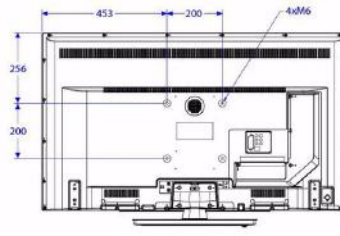

Dimensions

- Set dimensions (W x H x D): 1105 x 645 x 43/73 mm
- Set dimensions with stand (W x H x D): 1105 x 697 x 235 mm
- Product weight: 10.6 kg
- Product weight (+stand): 11.5 kg

Issue date 2019-10-03