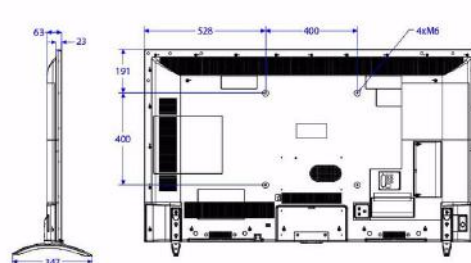

- Standby power consumption: <0.3 W
- Power Saving Features: Eco mode
- Ambient temperature: 5°C to 45°C

Dimensions

- Set dimensions (W x H x D): 1457 x 846 x 63 mm
- Set dimensions with stand (W x H x D): 1457 x 900 x 347 mm
- Product weight: 23.5 kg
- Product weight (+stand): 24.1 kg
- VESA wall mount compatible: 400 x 400 mm, M6