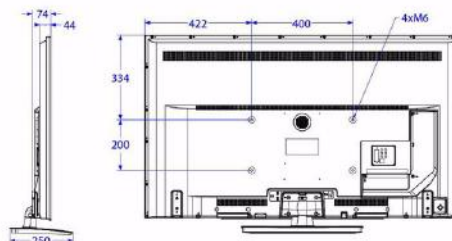

- Power Saving Features: Eco mode
- Ambient temperature: 5°C to 45°C

Dimensions

- Set dimensions (W x H x D): 1243 x 727 x 44/74 mm
- Set dimensions with stand (W x H x D): 1243 x 781 x 250 mm
- Product weight: 14.5 kg
- Product weight (+stand): 15.4 kg
- VESA wall mount compatible: 400 x 200 mm, M6