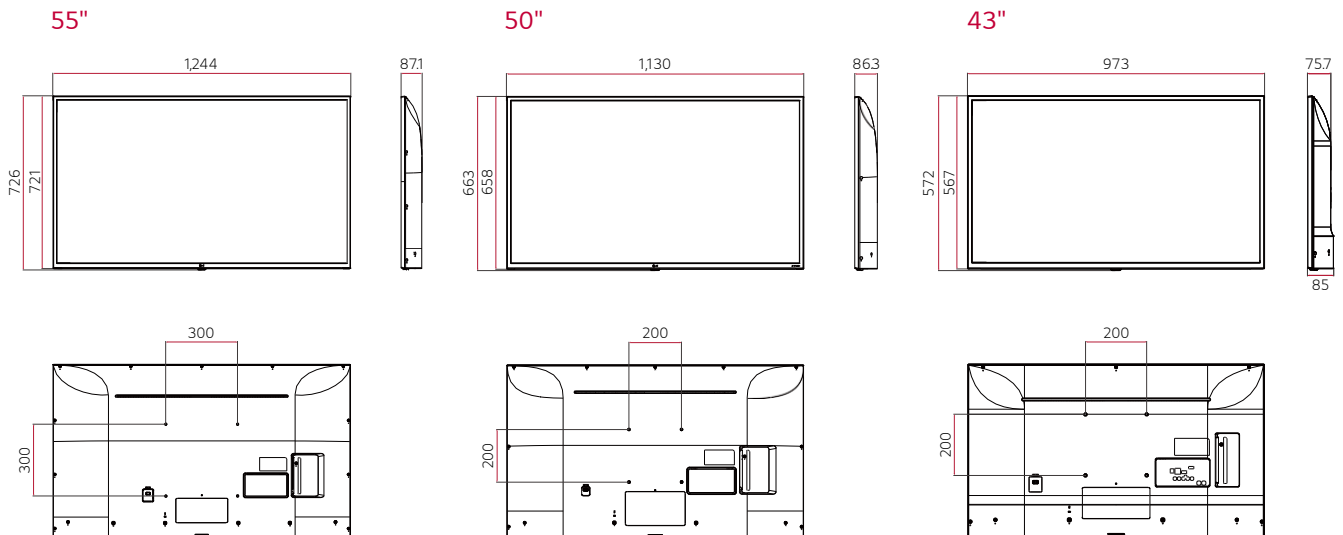

PRODUCT INFORMATION

* 55 inch

US342H (EU)

Design	Stand Type	No Stand For Accessory : 1 pole (Swivel) * Sold separately
	Front Color	Ceramic Black
Display	Inch	55" / 50" / 43"
	Resolution	3,840 × 2,160 (UHD)
Broadcasting System	Digital	DVB-T2 / C / S2
	Analog	PAL
Solution	Pro:Centric (Direct, V), Quick Menu	

DIMENSION

(unit: mm)

CONNECTIVITY

Rear

Side

* Dimensions & Jack Panels may differ from the above image, so please contact LG sales team to verify before ordering.