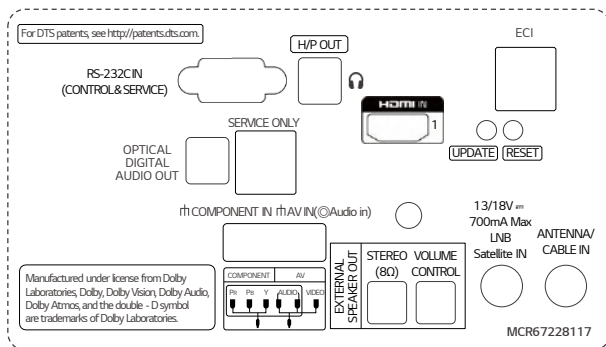

PRODUCT INFORMATION

* 55 inch

US342H (EU)

Design	Stand Type	No Stand For Accessory : 1 pole (Swivel) * Sold separately
	Front Color	Ceramic Black
Display	Inch	55" / 50" / 43"
	Resolution	3,840 × 2,160 (UHD)
Broadcasting System	Digital	DVB-T2 / C / S2
	Analog	PAL
Solution	Pro:Centric (Direct, V), Quick Menu	

DIMENSION

(unit: mm)

CONNECTIVITY

Rear

Side

* Dimensions & Jack Panels may differ from the above image, so please contact LG sales team to verify before ordering.